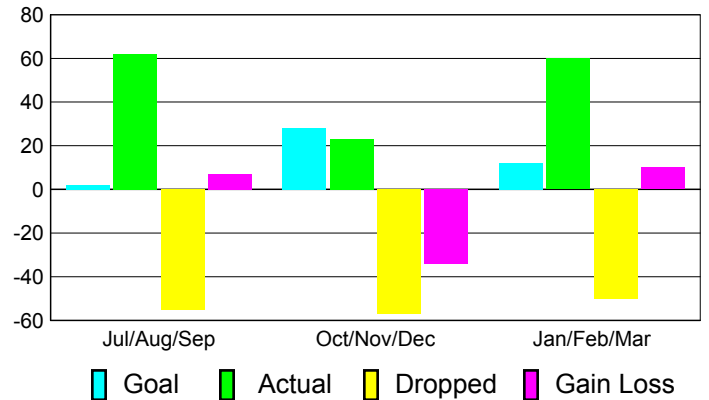

Membership Results 2010-2011

Goal, New, Dropped, Gain/Loss

Comparison of Membership Gain/Loss

Current Year Compared to the Previous Year