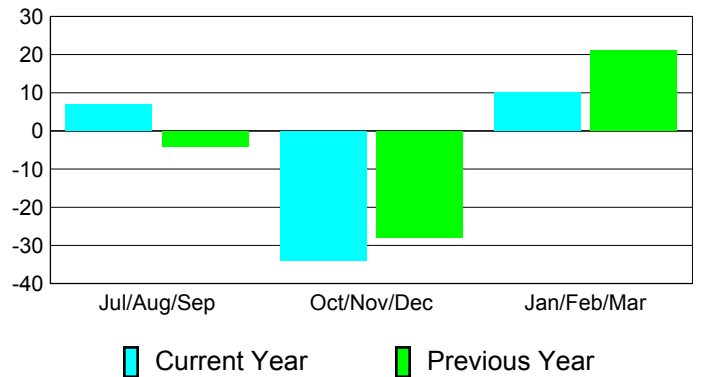

**Membership Results
2010-2011**

**Membership
2009-2010**

Month	Net Memb Goal	Actual New Memb	Actual Dropped Memb	Gain/Loss of Memb	Gain/Loss of Memb
Jul/Aug/Sep	2	62	-55	7	-4
Oct/Nov/Dec	28	23	-57	-34	-28
Jan/Feb/Mar	12	60	-50	10	21
Totals	42	145	-162	-17	-11

Membership Results 2010-2011

Goal, New, Dropped, Gain/Loss

Comparison of Membership Gain/Loss

Current Year Compared to the Previous Year

Gender Comparison 2010-2011

Jul/Aug/Sep

Oct/Nov/Dec

Jan/Feb/Mar