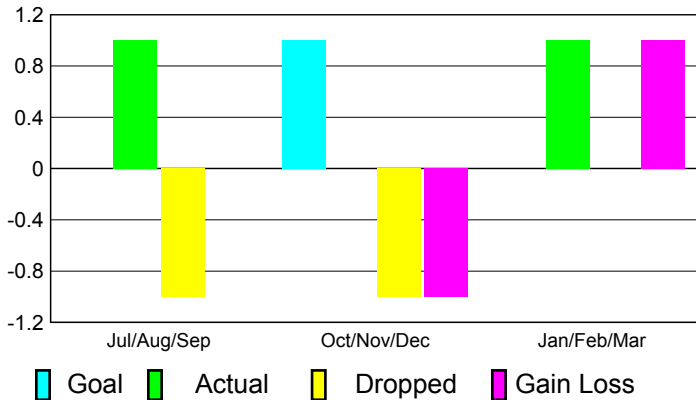

2010-2011 GMT Reports for District (or Undistricted) **District 103SW**

GMT: **JACQUES 'JACK' VERBEKE** Location: **FRANCE**

GMT CA: **4**

CLUBS

**Club Results
2010-2011**

**Clubs
2009-2010**

Month	New Club Goal	Actual New Clubs	Actual Dropped Clubs	Gain/Loss of Clubs	Gain/Loss of Clubs
Jul/Aug/Sep	0	1	-1	0	0
Oct/Nov/Dec	1	0	-1	-1	0
Jan/Feb/Mar	0	1	0	1	0
Totals	1	2	-2	0	0

Club Results 2010-2011

Goal, New, Dropped, Gain/Loss

Comparison of Club Gain/Loss

Current Year Compared to the Previous Year

YTD Status Quo Clubs 2010-2011

Status Quo Clubs Compared to Status Quo Members

MEMBERSHIP